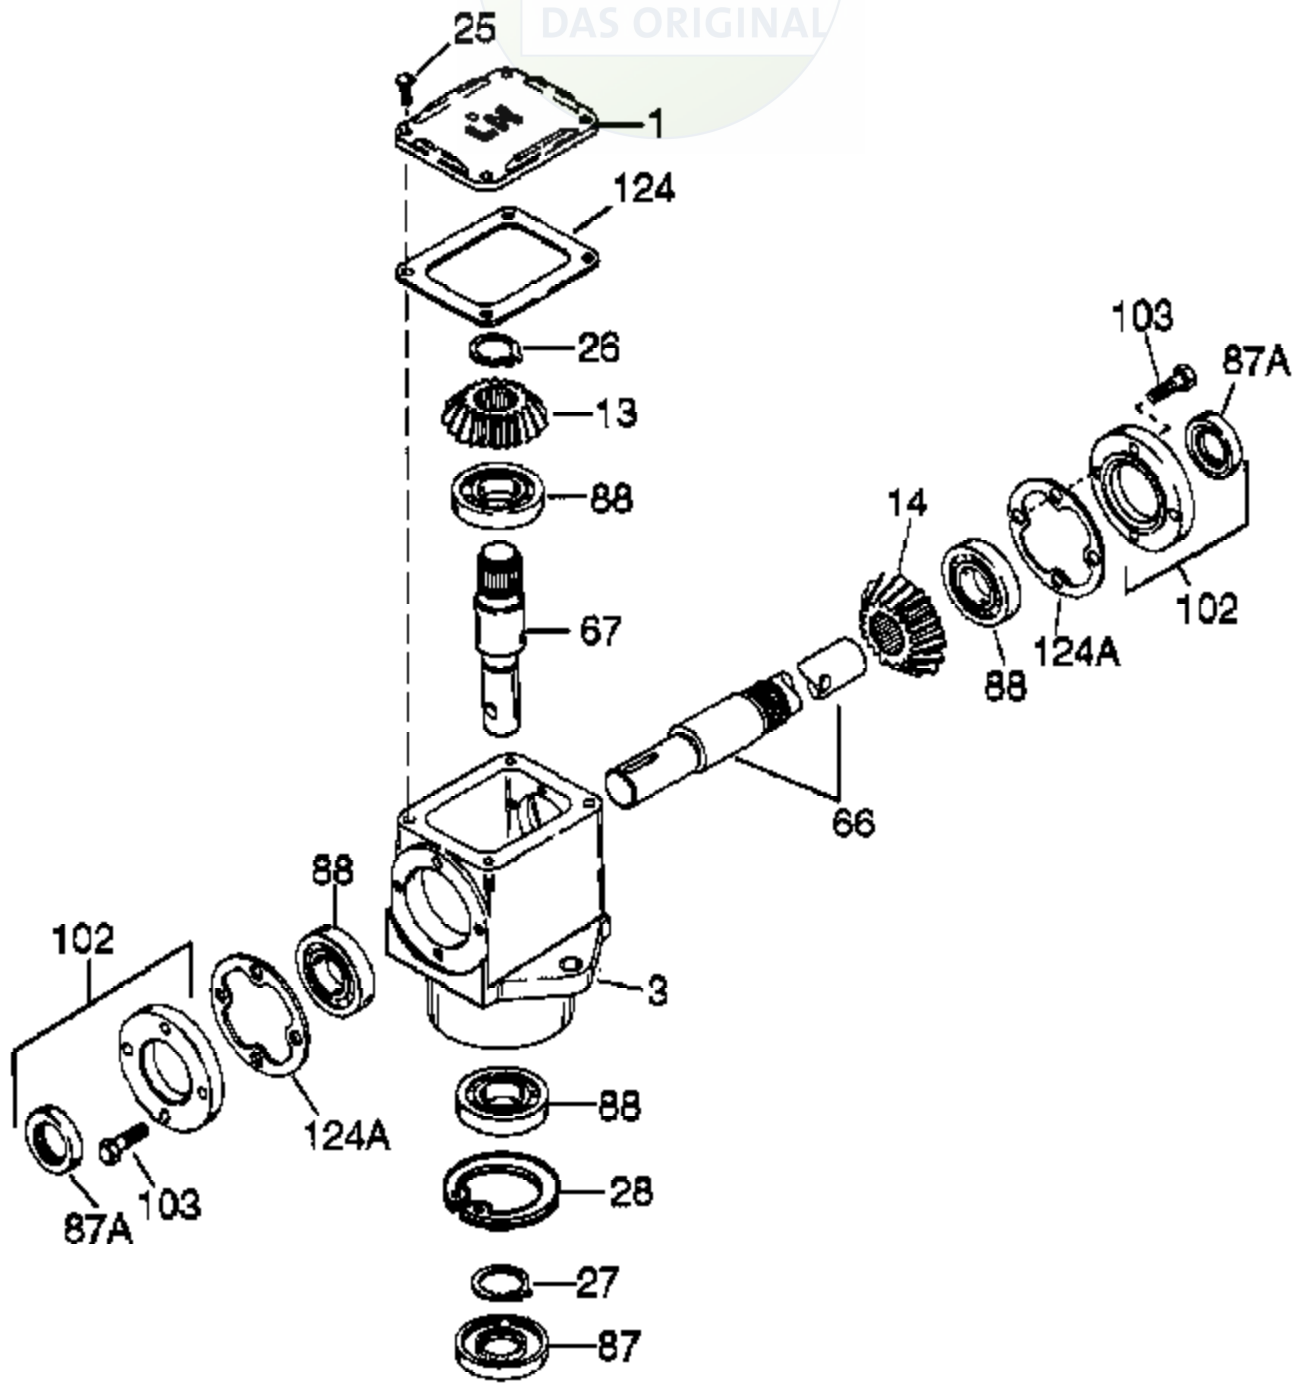

# JOIST

SICHER IST DAS:  
DAS ORIGINAL

Ref #	Part Number	Qty	Description
	794329		"T" Drive Head Ass'y (Incl. 1 thru 12 4A)
1	772035		Cover
3	770047A		"T" Drive Housing
13	778046		Miter Gear
14	778069		Miter Gear
25	792025		Screw, 10-24 x 1/2"
26	788018		Snap Ring
27	788019		Snap Ring
28	792119		Snap Ring
66	776072A		Input Shaft (5-3/4" long)
67	776042		Output Shaft (4-21/64" long)
87A	788031		Oil Seal
87	788029		Oil Seal
88	780034		Ball Bearing
102	786029		Retainer Cap & Seal (Incl. 87A & 103)
103	792026		Screw, 1/4-20 x 7/8"
124A	788030B		Cap Gasket
124	788028		Cover Gasket

RAD-4035-PEERLESS  
Peerless

Page 2 of 2